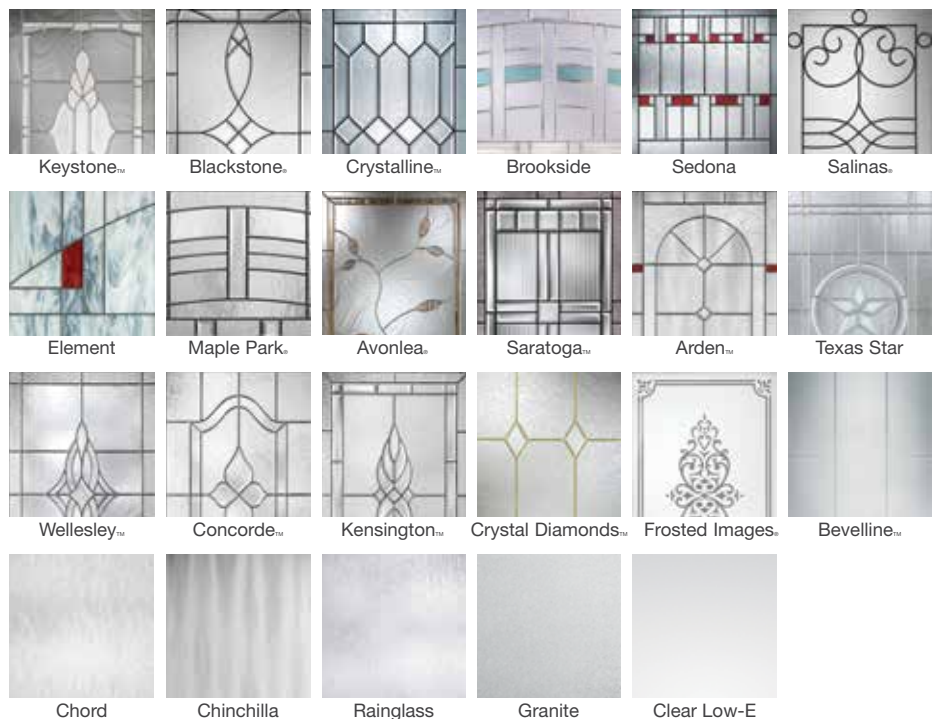

New for 2013

Arden™ Decorative Glass